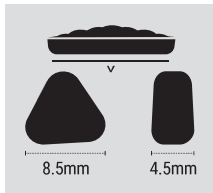

Protein 33%

Fat 19%

65%
Animal Protein

4230kcal
Metabolized energy