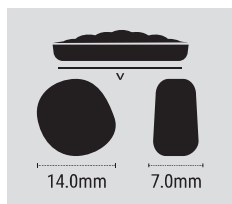

Protein 23%

Fat 13%

3850kcal
Metabolized energy